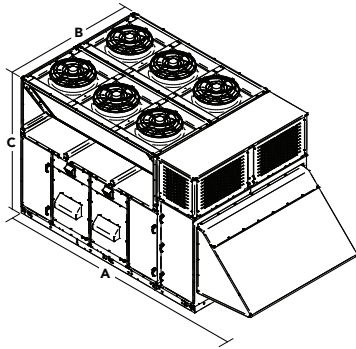

STANDARD & OPTIONAL FEATURES:

- Capacity from 10 - 90 Tons
- Airflow from 2,500 - 19,000 CFM
- 2" Foam-Injected Double-Wall Construction (R-13)
- Hinged, Double-Walled Access Doors
- 6-Row Intertwined Air Coils
- Modulating Reheat Circuit
- Switchable SubCooling Circuit
- Scroll Compressors (Optional Lead VFD)
- All-Digital Controls with BAS Integration
- Direct Drive EC Plenum Supply Blowers
- Modulating Electric or Gas Heat
- 2500 Hour Salt-Spray Rated Cabinet
- MicroChannel Condenser Coils
- Up to 6" of Media Filtration
- Multiple Service Access Points
- Reduced Cabinet Weight
- Compact Footprint
- Optional 10,000 Hour Corrosion Protection

AK SERIES DIMENSIONS

PRAK 3 SERIES CABINET

PRAK 5 SERIES CABINET

PRAK 7 SERIES CABINET

PRAK DISCHARGE OPTIONS - HORIZONTAL OR VERTICAL

Note: Dimensions will be dependent on option content, and other field added features. Consult final selection drawings for complete details.