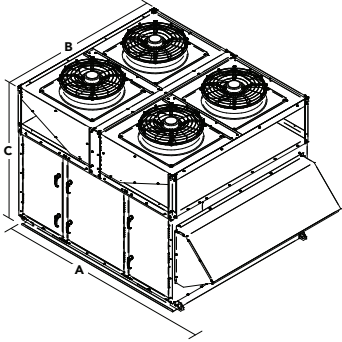

AK SERIES DIMENSIONS

PRAK 3 SERIES CABINET