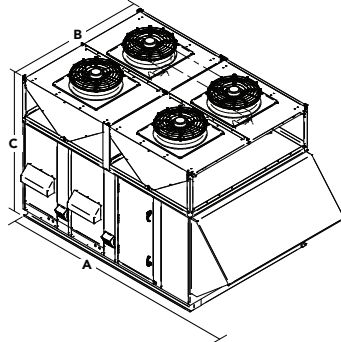

STANDARD & OPTIONAL FEATURES:

- Capacity from 10 - 90 Tons
- Airflow from 2,500 - 19,000 CFM
- 2" Foam-Injected Double-Wall Construction (R-13)
- Hinged, Double-Walled Access Doors
- 6-Row Intertwined Air Coils
- Modulating Reheat Circuit
- Switchable SubCooling Circuit
- Scroll Compressors (Optional Lead VFD)
- All-Digital Controls with BAS Integration
- Direct Drive EC Plenum Supply Blowers
- Modulating Electric or Gas Heat
- 2500 Hour Salt-Spray Rated Cabinet
- MicroChannel Condenser Coils
- Up to 6" of Media Filtration
- Multiple Service Access Points
- Reduced Cabinet Weight
- Compact Footprint
- Optional 10,000 Hour Corrosion Protection

AK SERIES DIMENSIONS

PRAK 3 SERIES CABINET

PRAK 5 SERIES CABINET

PRAK 7 SERIES CABINET

PRAK DISCHARGE OPTIONS - HORIZONTAL OR VERTICAL

Note: Dimensions will be dependent on option content, and other field added features. Consult final selection drawings for complete details.